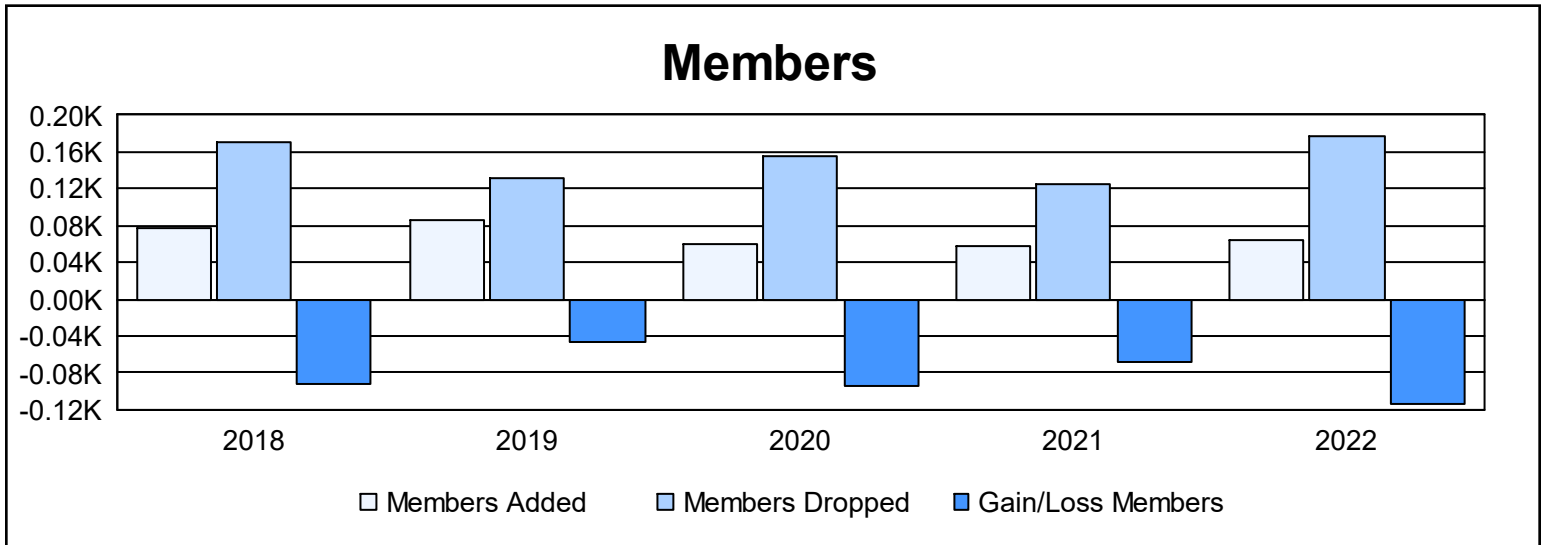

Year	New Clubs	Dropped Clubs	Gain/ Loss Clubs	New Members	Charter Members	Reinstate Members	Transfer Members	Total Member Added	Total Members Dropped	Gain/ Loss Members
2017-2018	0	1	-1	72	0	2	4	78	171	-93
2018-2019	0	0	0	75	1	1	8	85	132	-47
2019-2020	0	1	-1	53	3	0	4	60	155	-95
2020-2021	0	1	-1	49	0	1	7	57	126	-69
2021-2022	0	2	-2	49	2	0	13	64	177	-113
<b>Average</b>	<b>0</b>	<b>1</b>	<b>-1</b>	<b>60</b>	<b>1</b>	<b>1</b>	<b>7</b>	<b>69</b>	<b>152</b>	<b>-83</b>

### Membership Composition June 2022 Cumulative