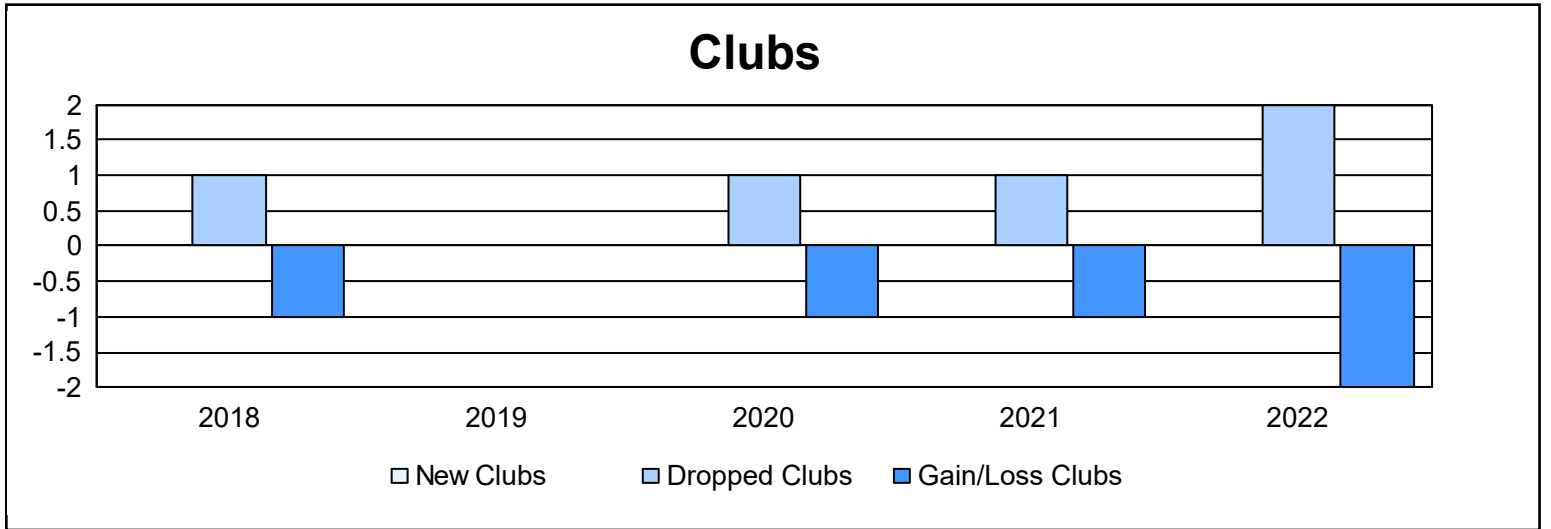

Year	New Clubs	Dropped Clubs	Gain/ Loss Clubs	New Members	Charter Members	Reinstate Members	Transfer Members	Total Member Added	Total Members Dropped	Gain/ Loss Members
2017-2018	0	1	-1	72	0	2	4	78	171	-93
2018-2019	0	0	0	75	1	1	8	85	132	-47
2019-2020	0	1	-1	53	3	0	4	60	155	-95
2020-2021	0	1	-1	49	0	1	7	57	126	-69
2021-2022	0	2	-2	49	2	0	13	64	177	-113
<b>Average</b>	<b>0</b>	<b>1</b>	<b>-1</b>	<b>60</b>	<b>1</b>	<b>1</b>	<b>7</b>	<b>69</b>	<b>152</b>	<b>-83</b>

### Membership Composition June 2022 Cumulative