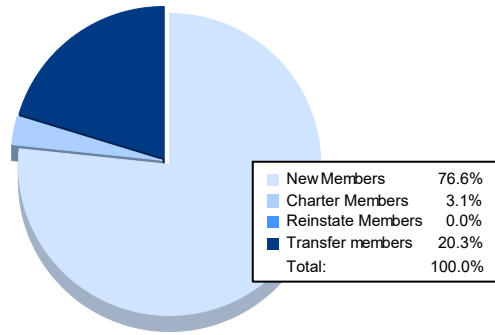

Year	New Clubs	Dropped Clubs	Gain/ Loss Clubs	New Members	Charter Members	Reinstate Members	Transfer Members	Total Member Added	Total Members Dropped	Gain/ Loss Members
2017-2018	0	1	-1	72	0	2	4	78	171	-93
2018-2019	0	0	0	75	1	1	8	85	132	-47
2019-2020	0	1	-1	53	3	0	4	60	155	-95
2020-2021	0	1	-1	49	0	1	7	57	126	-69
2021-2022	0	2	-2	49	2	0	13	64	177	-113
<b>Average</b>	<b>0</b>	<b>1</b>	<b>-1</b>	<b>60</b>	<b>1</b>	<b>1</b>	<b>7</b>	<b>69</b>	<b>152</b>	<b>-83</b>

### Membership Composition June 2022 Cumulative